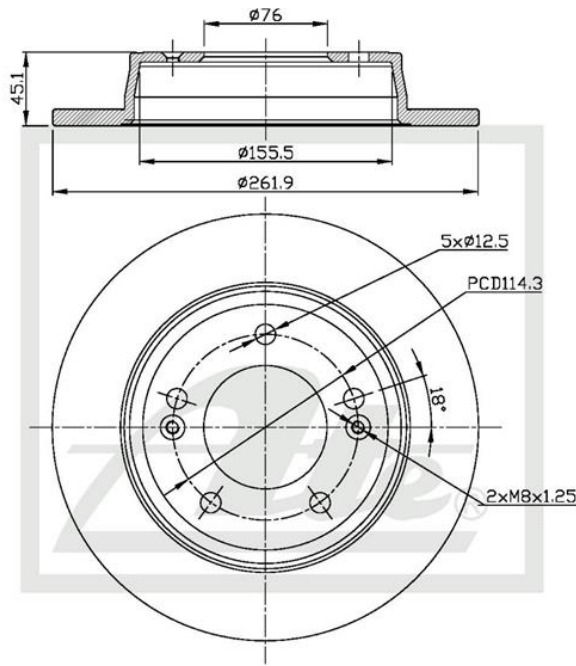

NEW PART NUMBER

Drawing

MIN.THK.8.4MM

Details of New Part

Brake Disc – Rear

Product Dimensions

Diameter – 261.9mm

Thickness - 10mm

Height – 45.1mm

PCD – 114.3mm

Spigot -76mm

Package Dimensions

Weight –4000g

L – 300mm

W – 300mm

H – 55mm